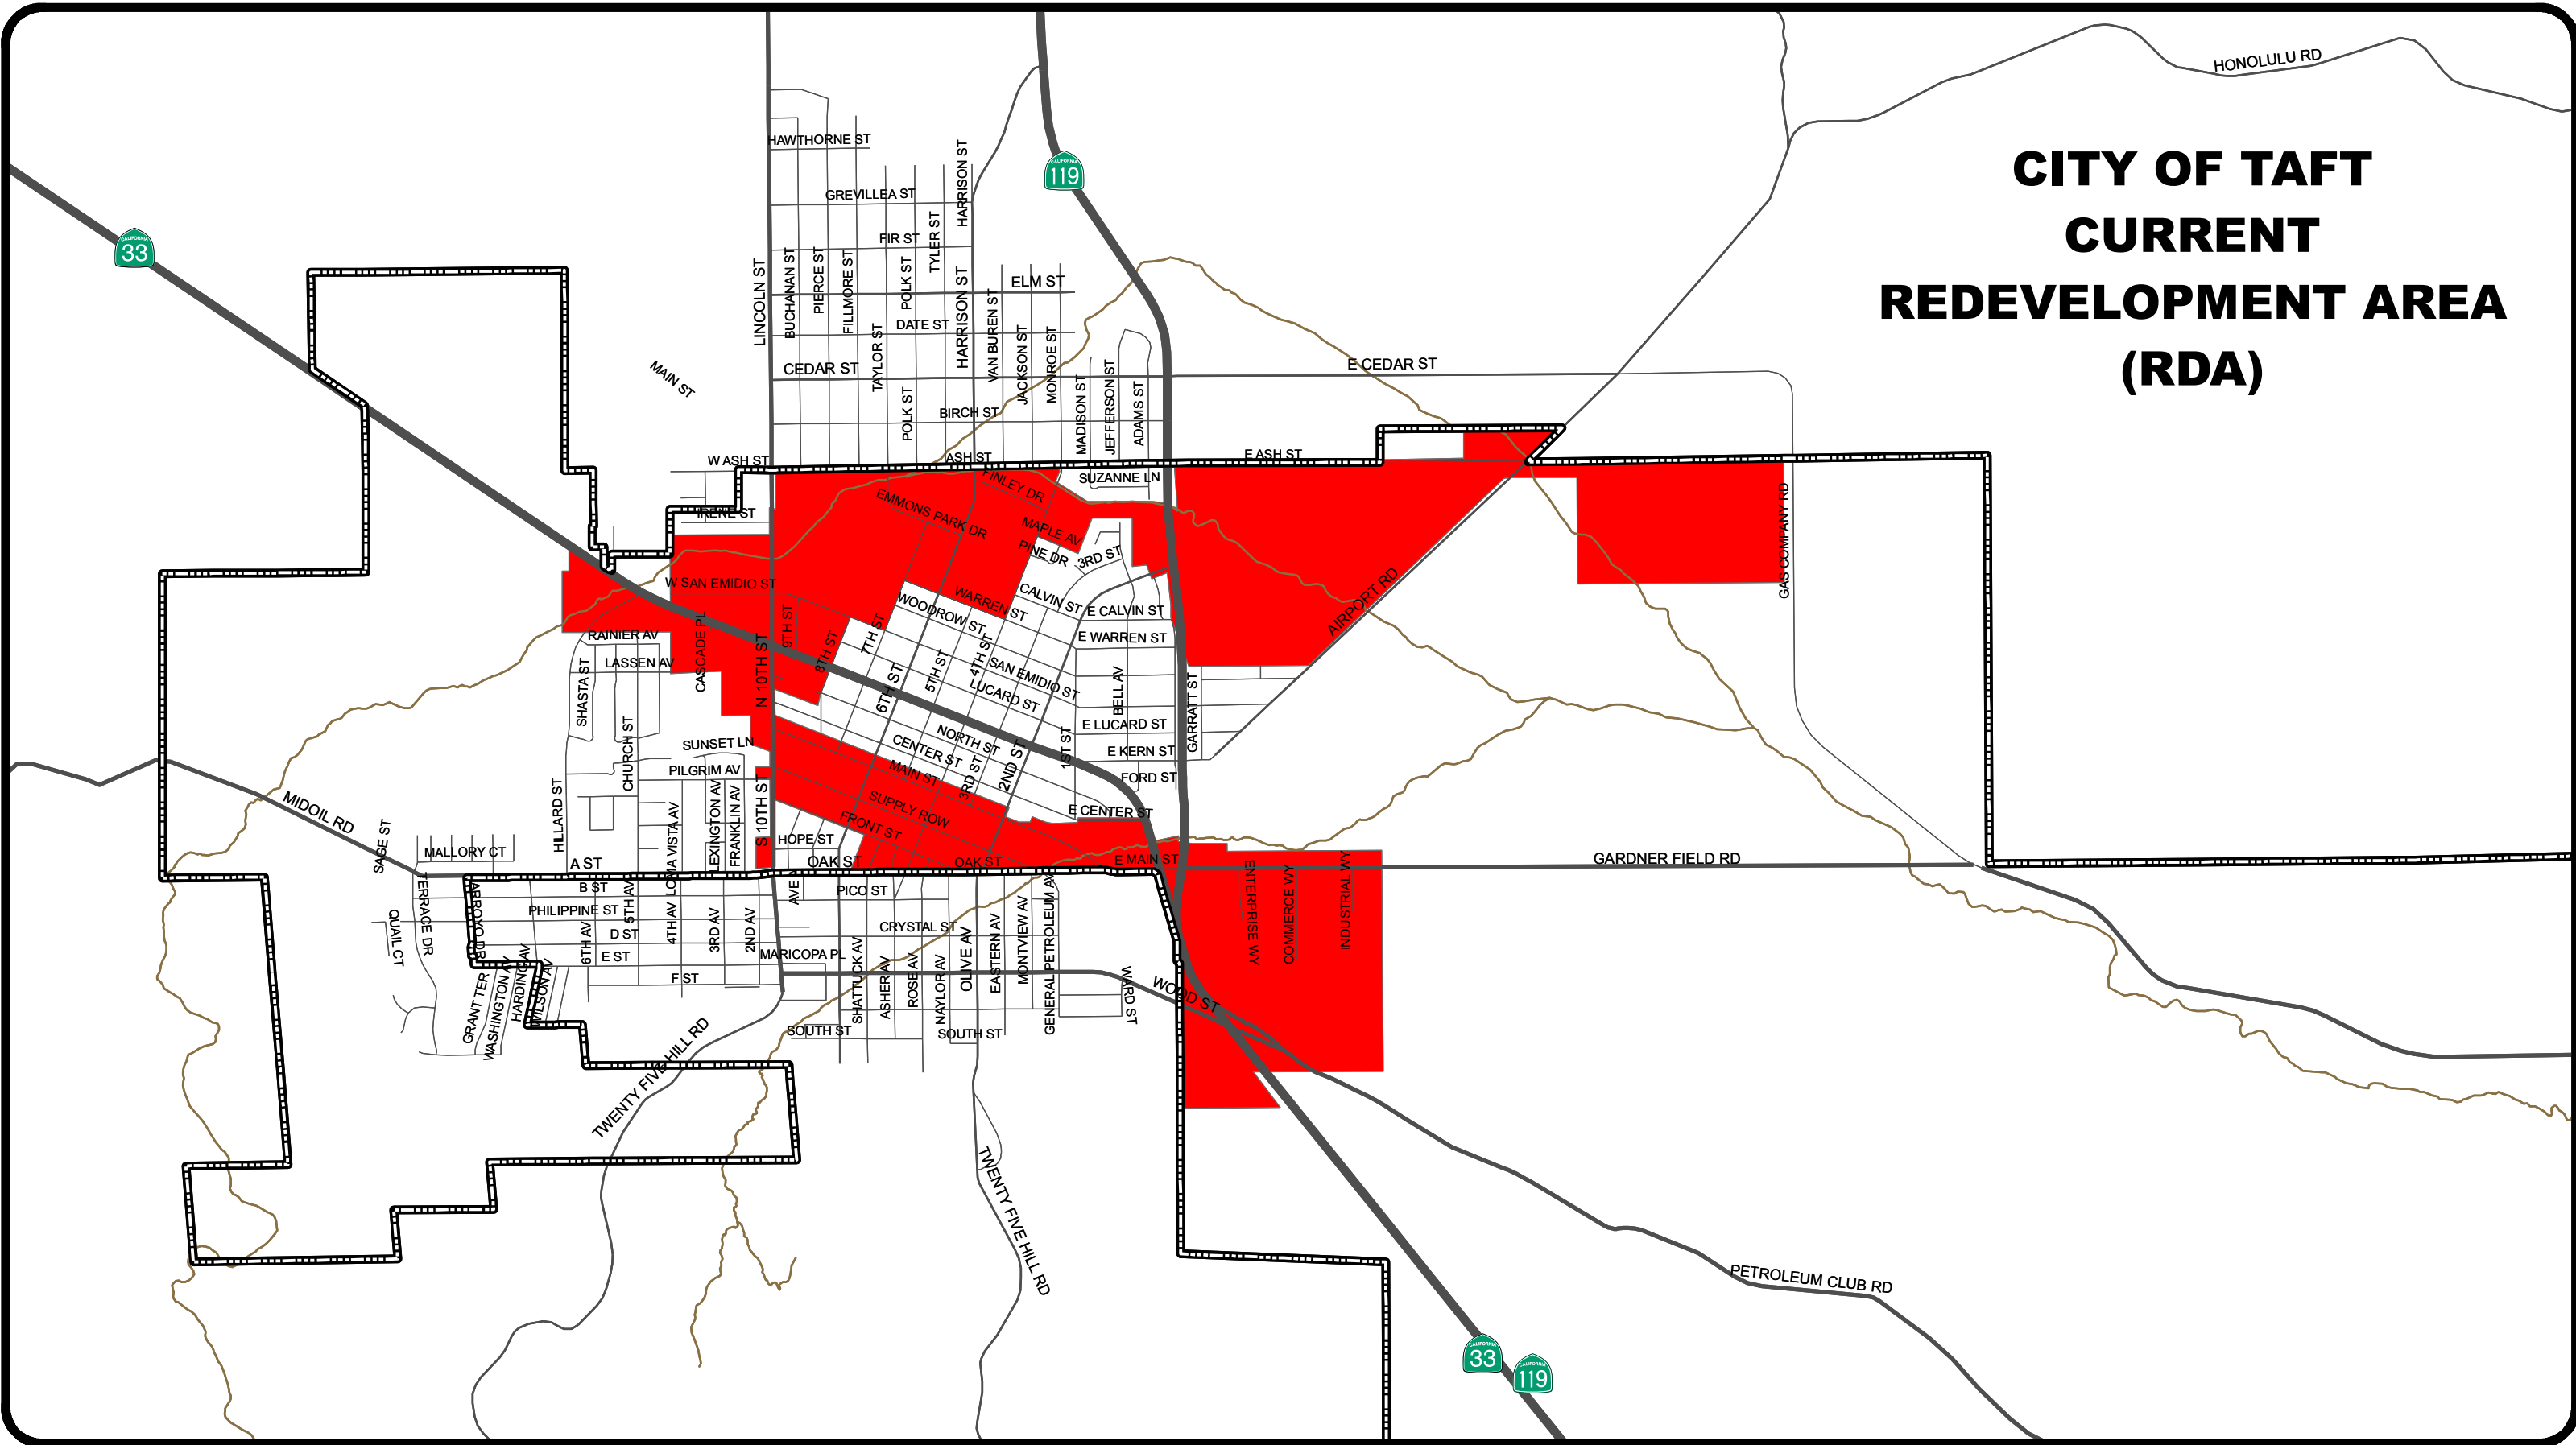

# CITY OF TAFT CURRENT REDEVELOPMENT AREA (RDA)

## Legend

- Current
- City Limit
- Sandy Creek