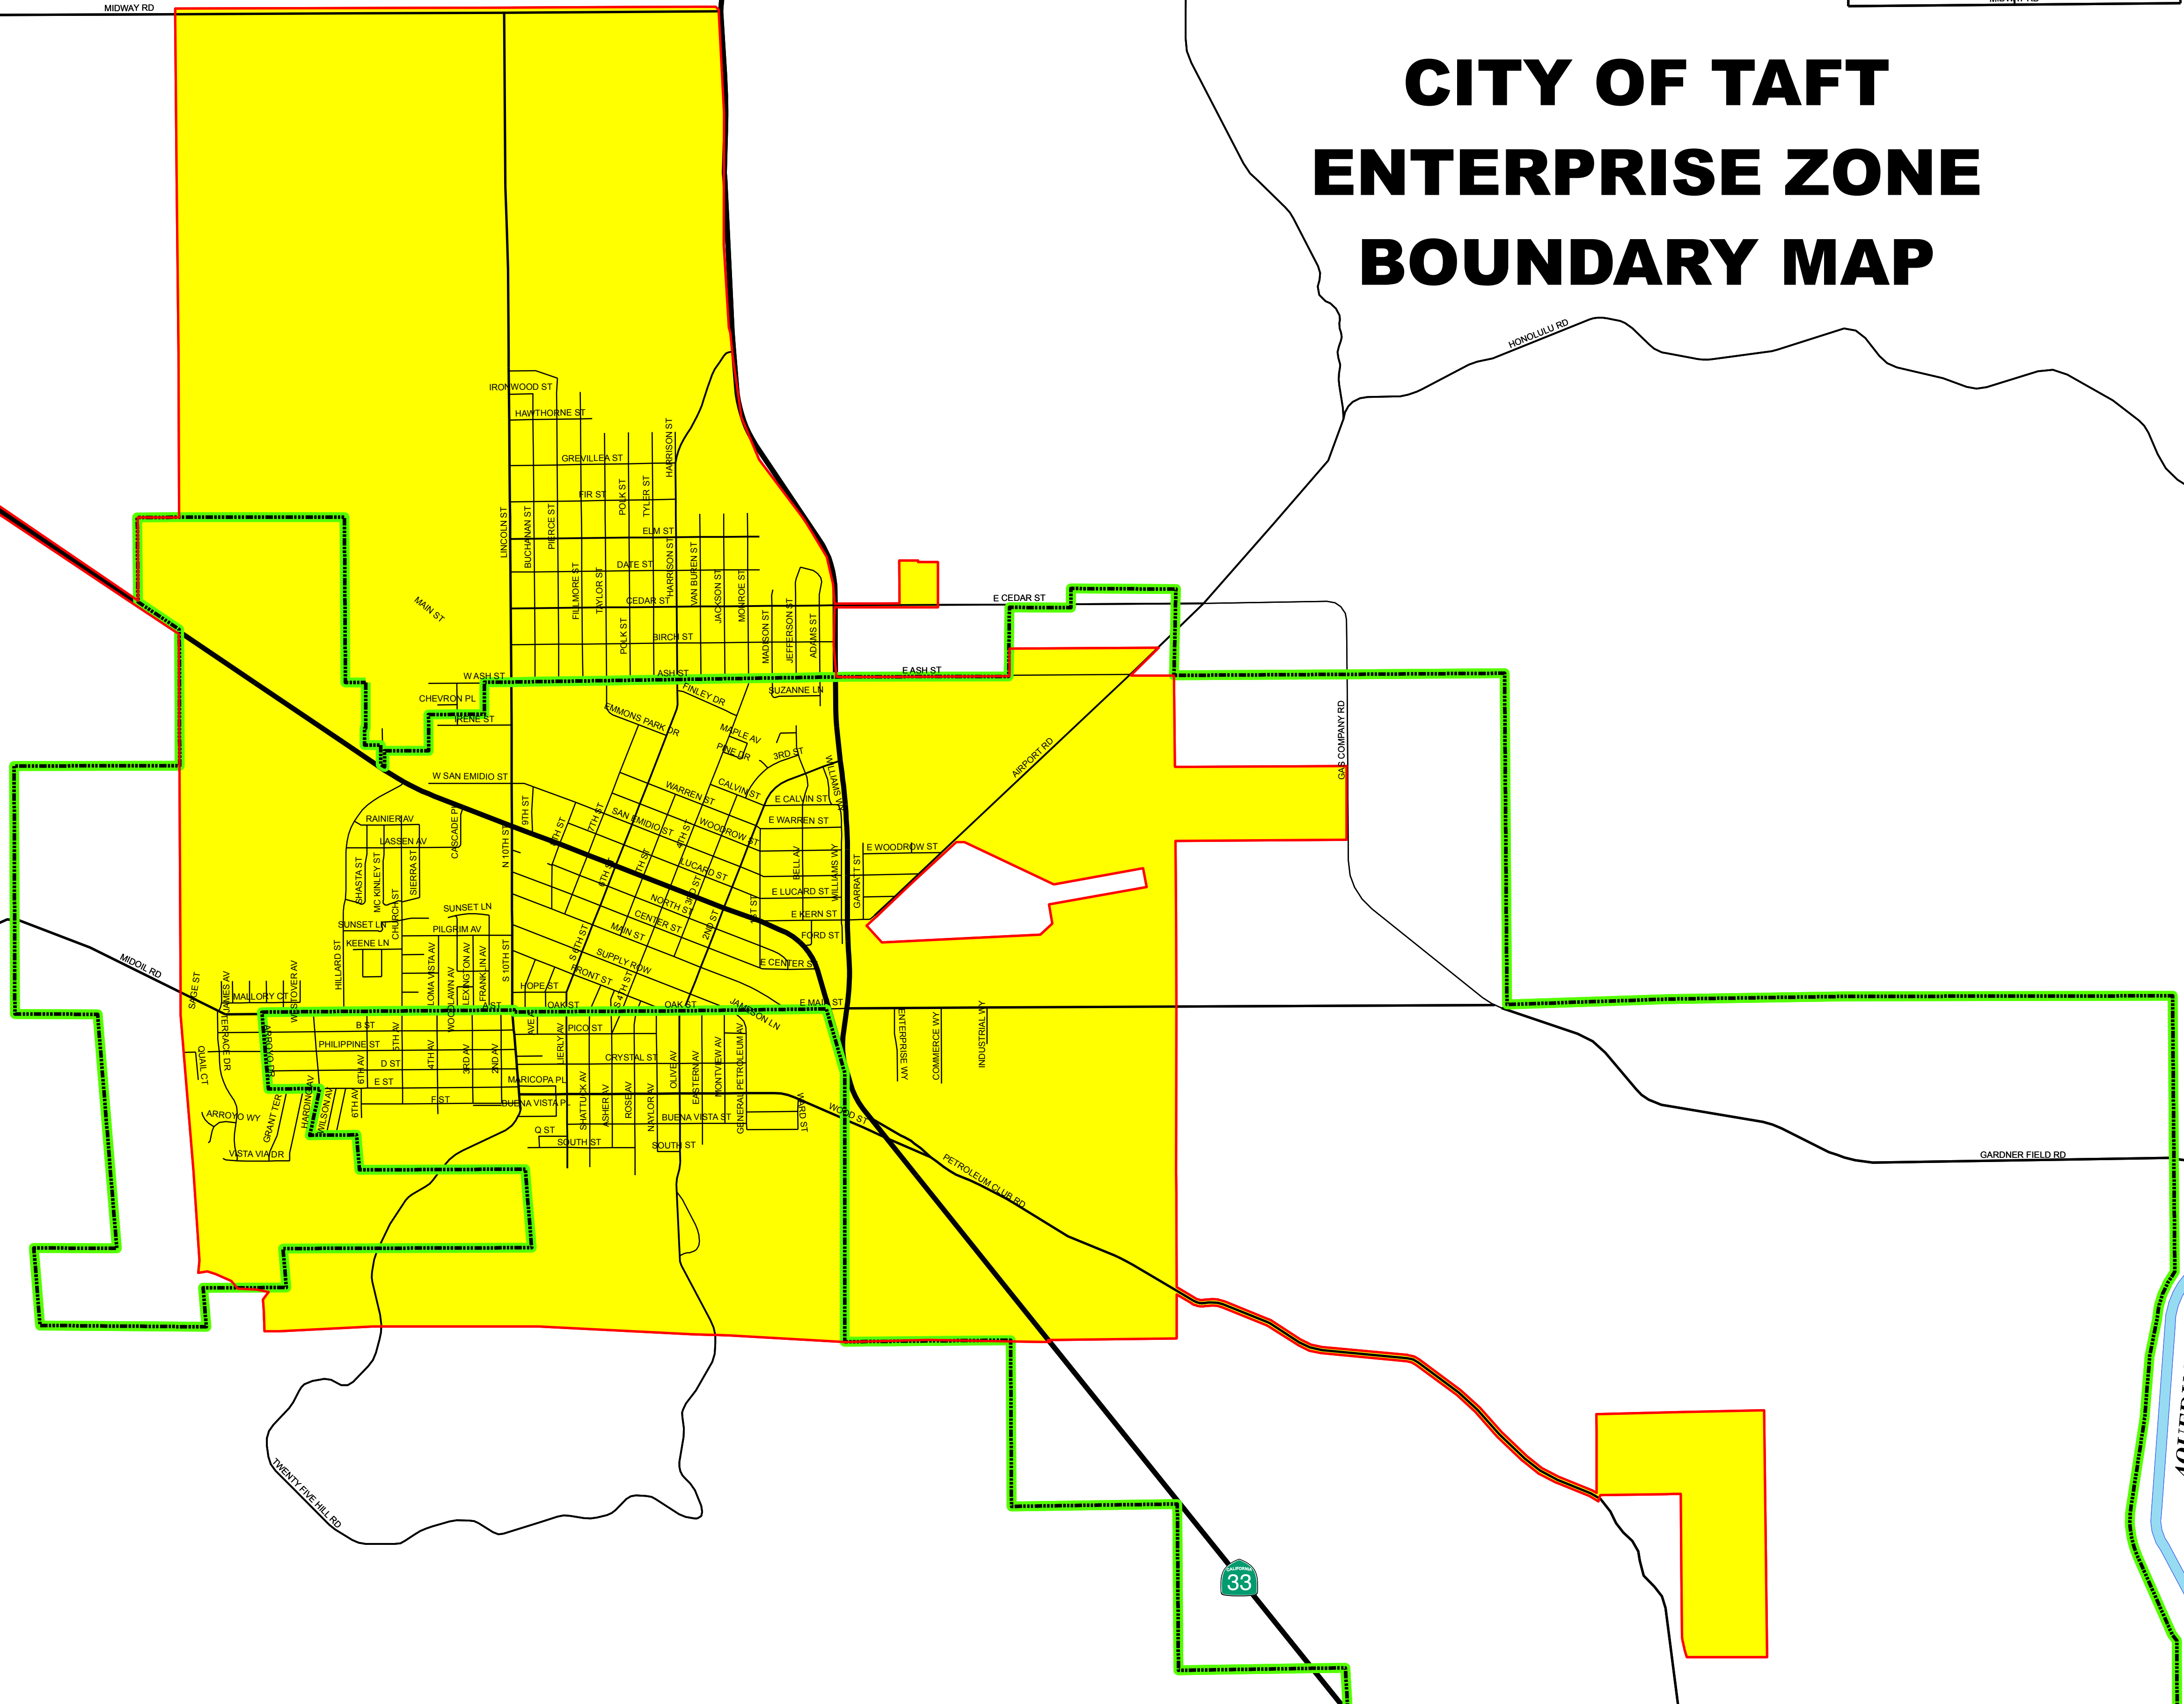

GERALD ST
FERRELL ST
MIDWAY RD
RICARDO ST

CITY OF TAFT ENTERPRISE ZONE BOUNDARY MAP

DRAFT

Legend

Enterprise Zone City Limits