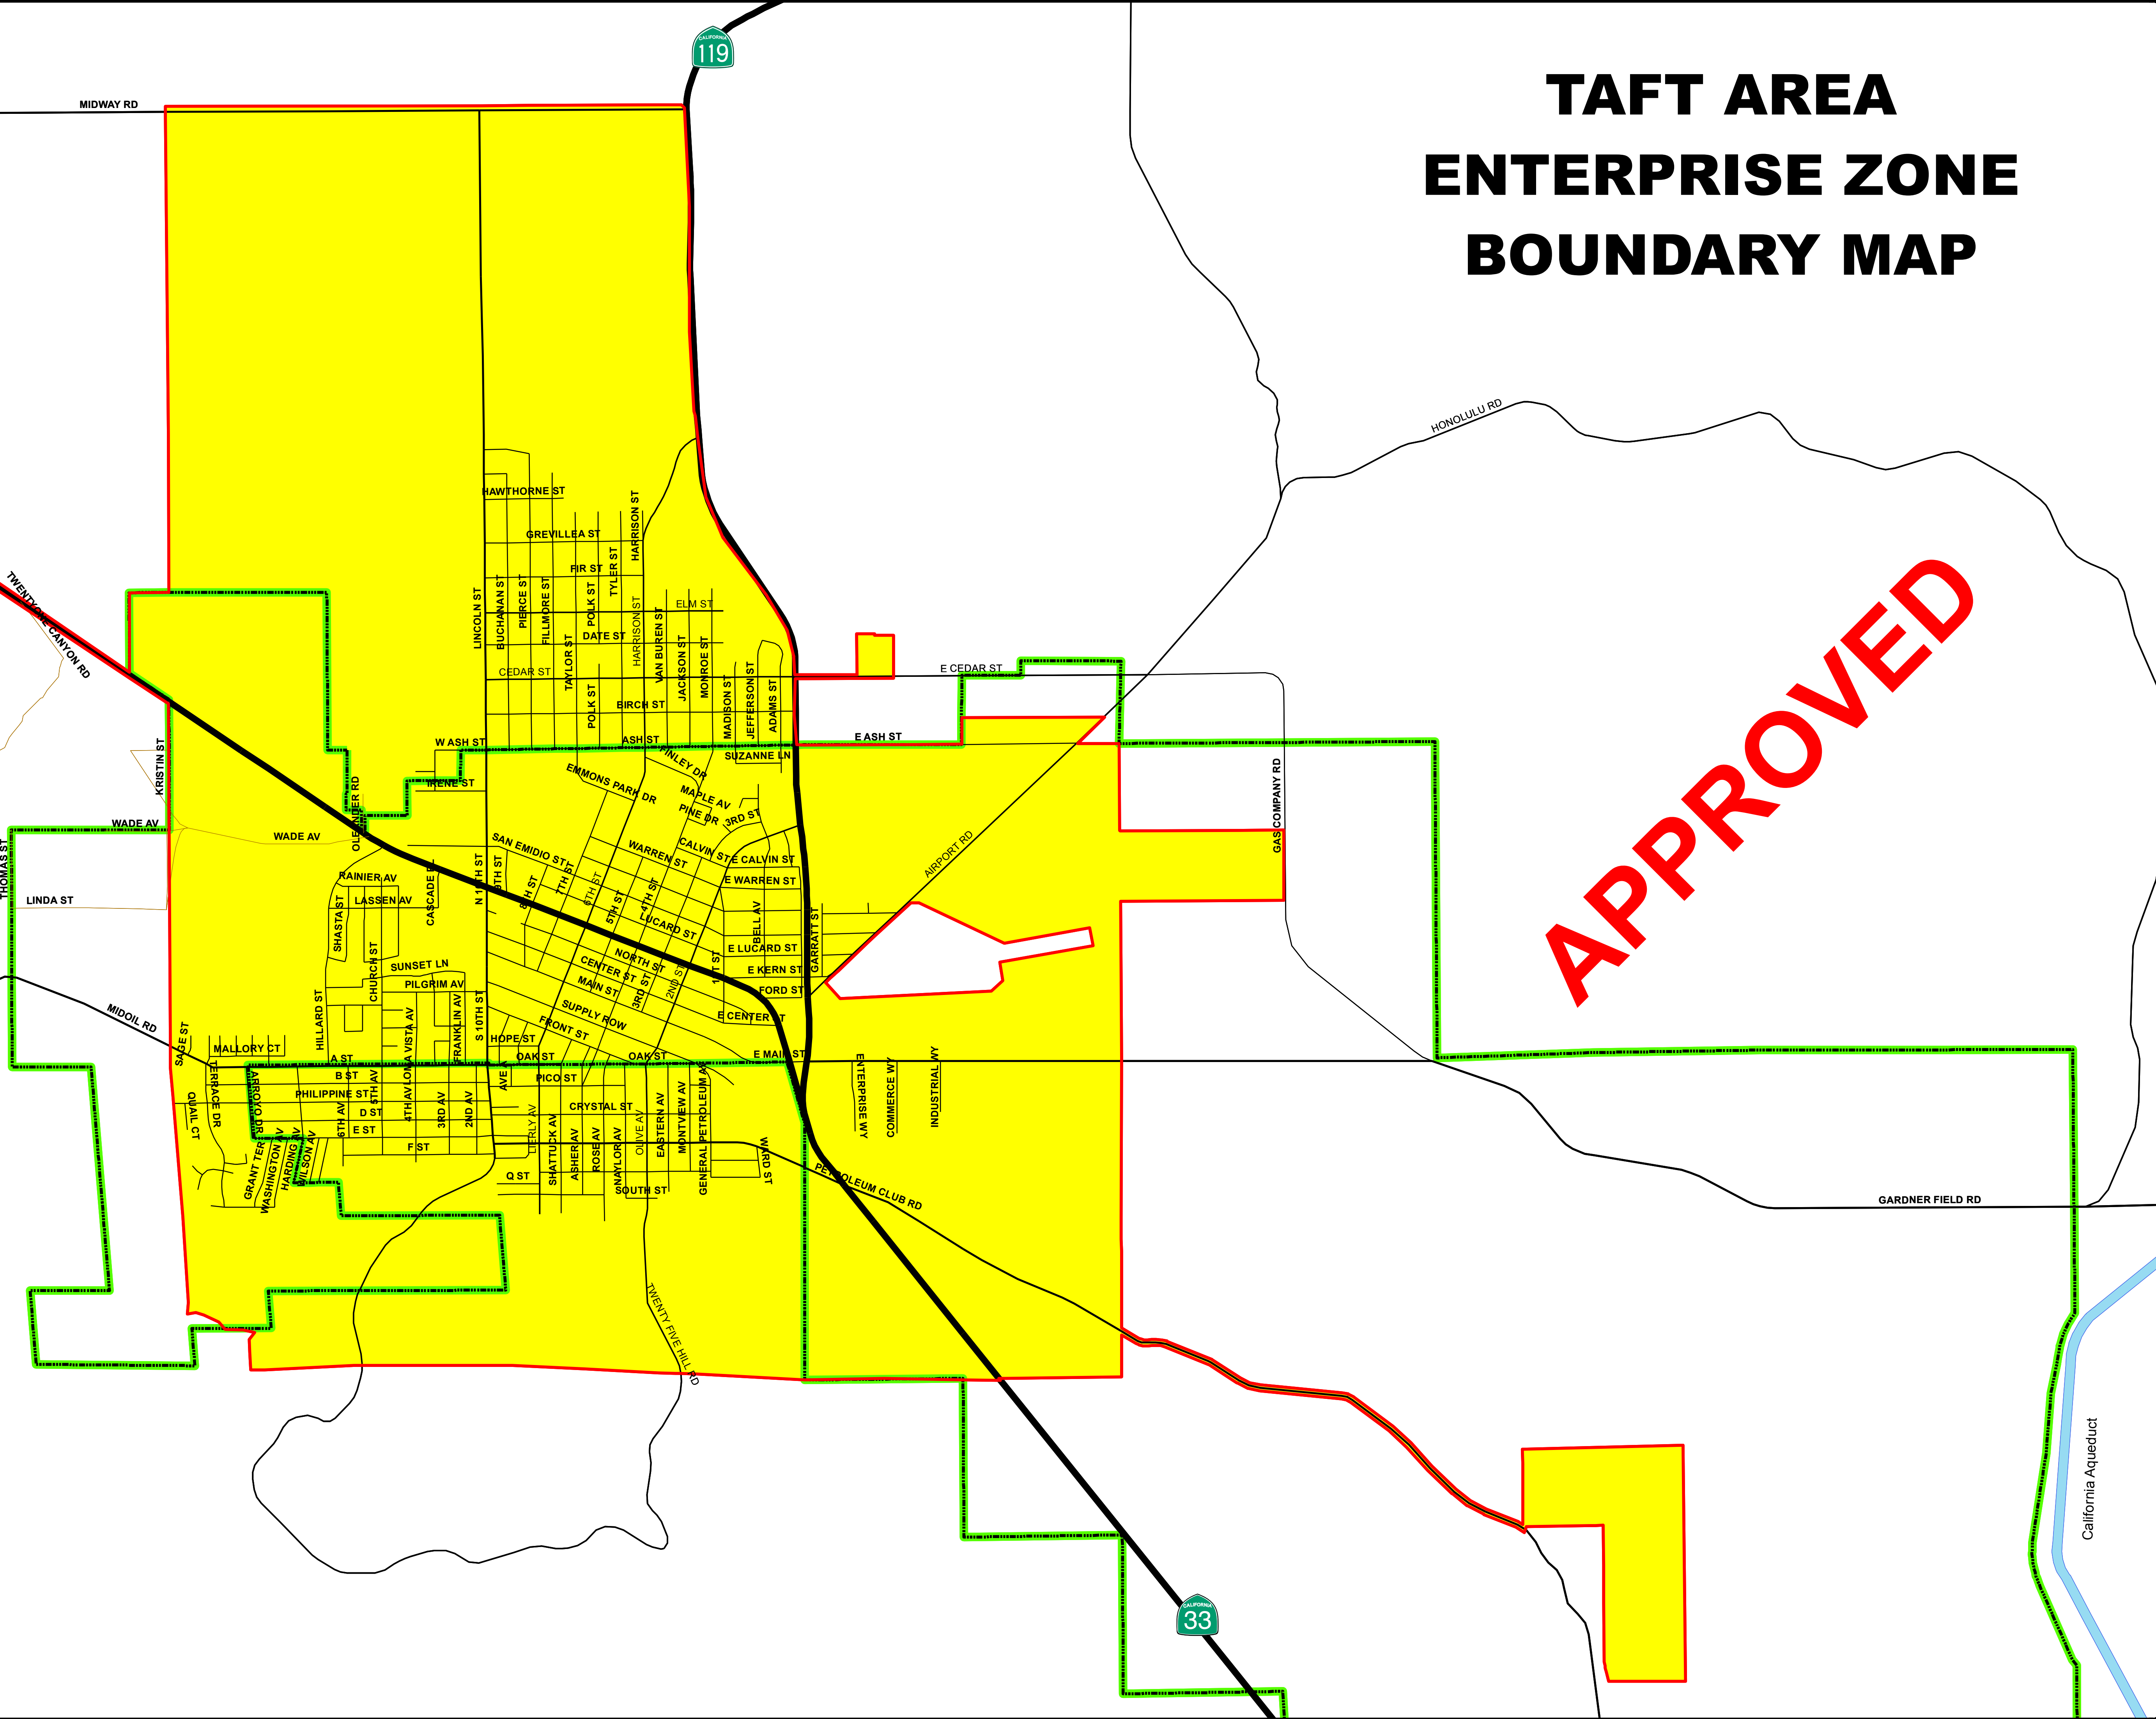

TAFT AREA ENTERPRISE ZONE BOUNDARY MAP

APPROVED

APPROVED

This map is prepared by the City of Taft, CA Geographic Information Systems division of the Planning and Building Department. The City of Taft makes no warranty, representation, or guarantee regarding the accuracy of the maps found on this site. The maps are intended for display purposes only and do not replace official recorded documents.

Legend

Enterprise Zone

City Limits